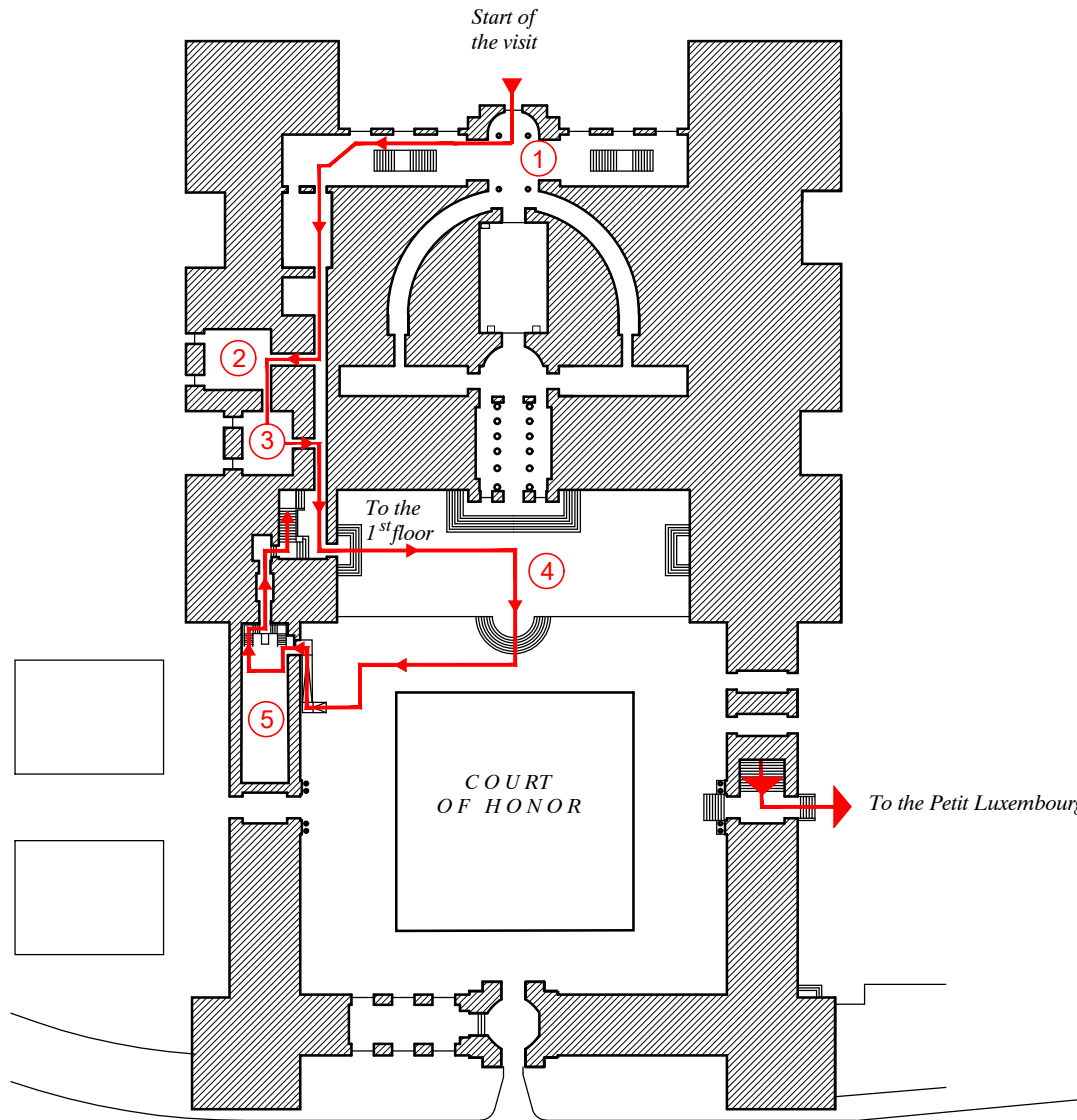

LUXEMBOURG PALACE

EUROPEAN HERITAGE DAYS 2022

Rue de Vaugirard
GROUND FLOOR PLAN

0 10 20m

1st FLOOR PLAN