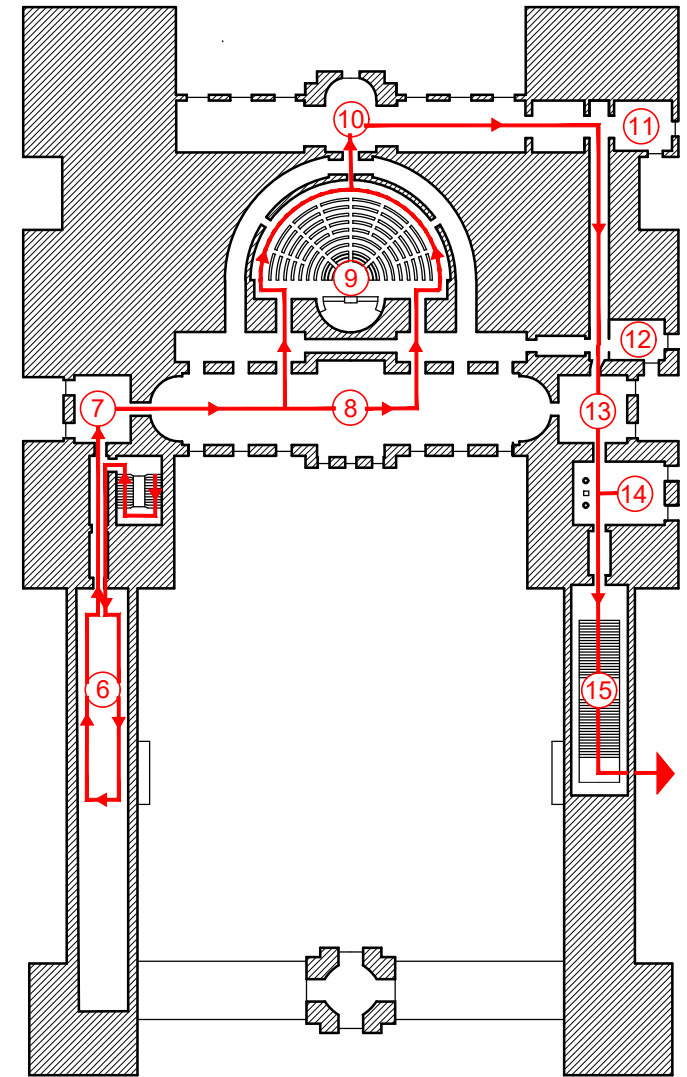

LUXEMBOURG PALACE

EUROPEAN HERITAGE DAYS 2022

Rue de Vaugirard
GROUND FLOOR PLAN

0 10 20m

1st FLOOR PLAN