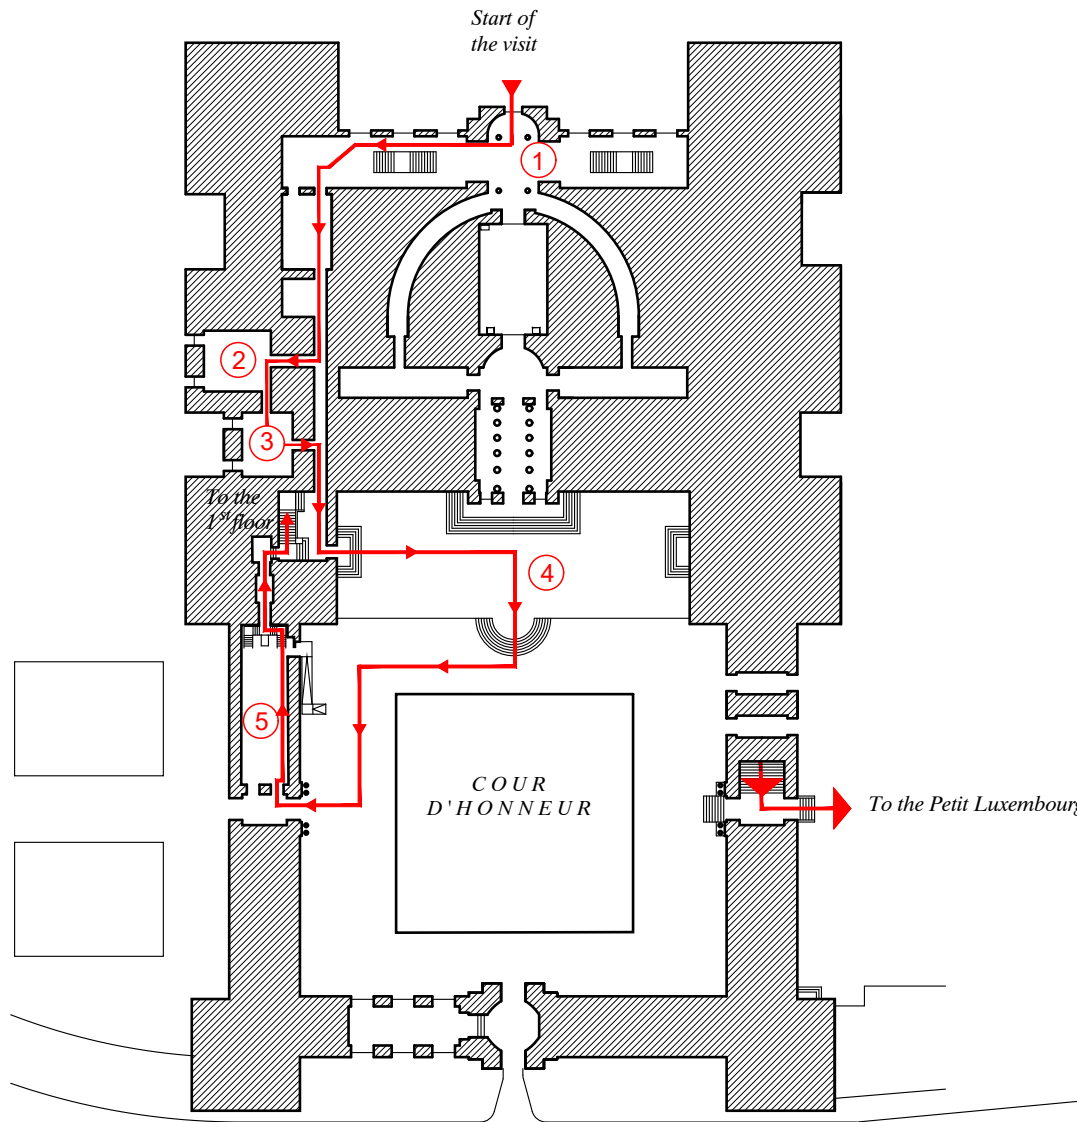

LUXEMBOURG PALACE

EUROPEAN HERITAGE DAYS 2023

GROUND FLOOR PLAN

0 10 20m

1st FLOOR PLAN