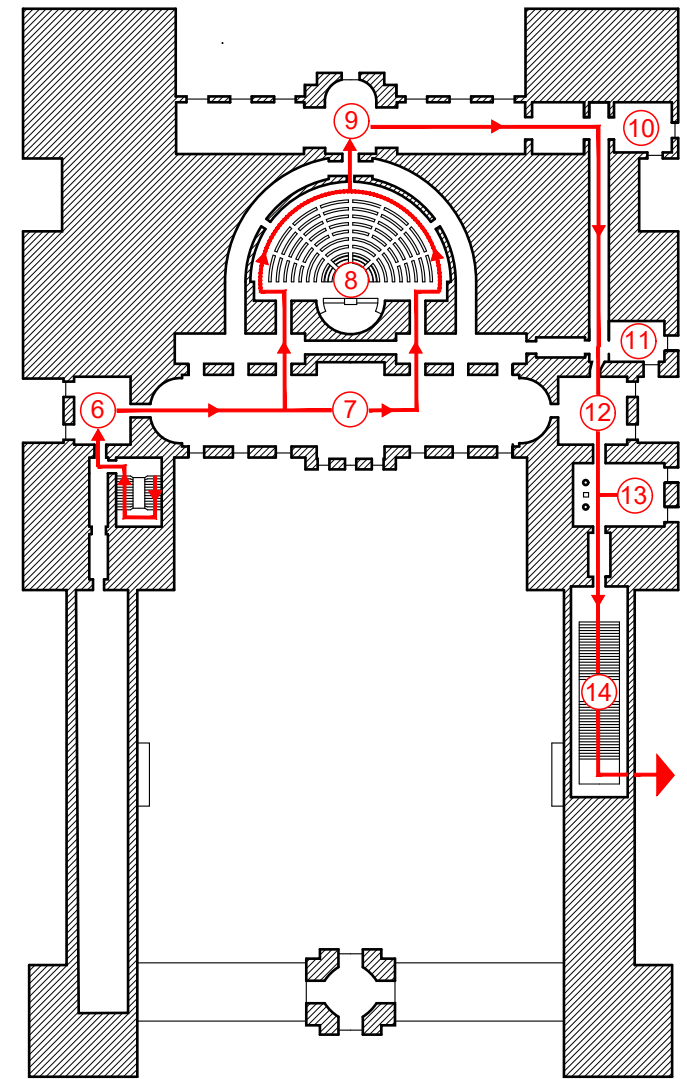

LUXEMBOURG PALACE

EUROPEAN HERITAGE DAYS 2023

GROUND FLOOR PLAN

0 10 20m

1st FLOOR PLAN